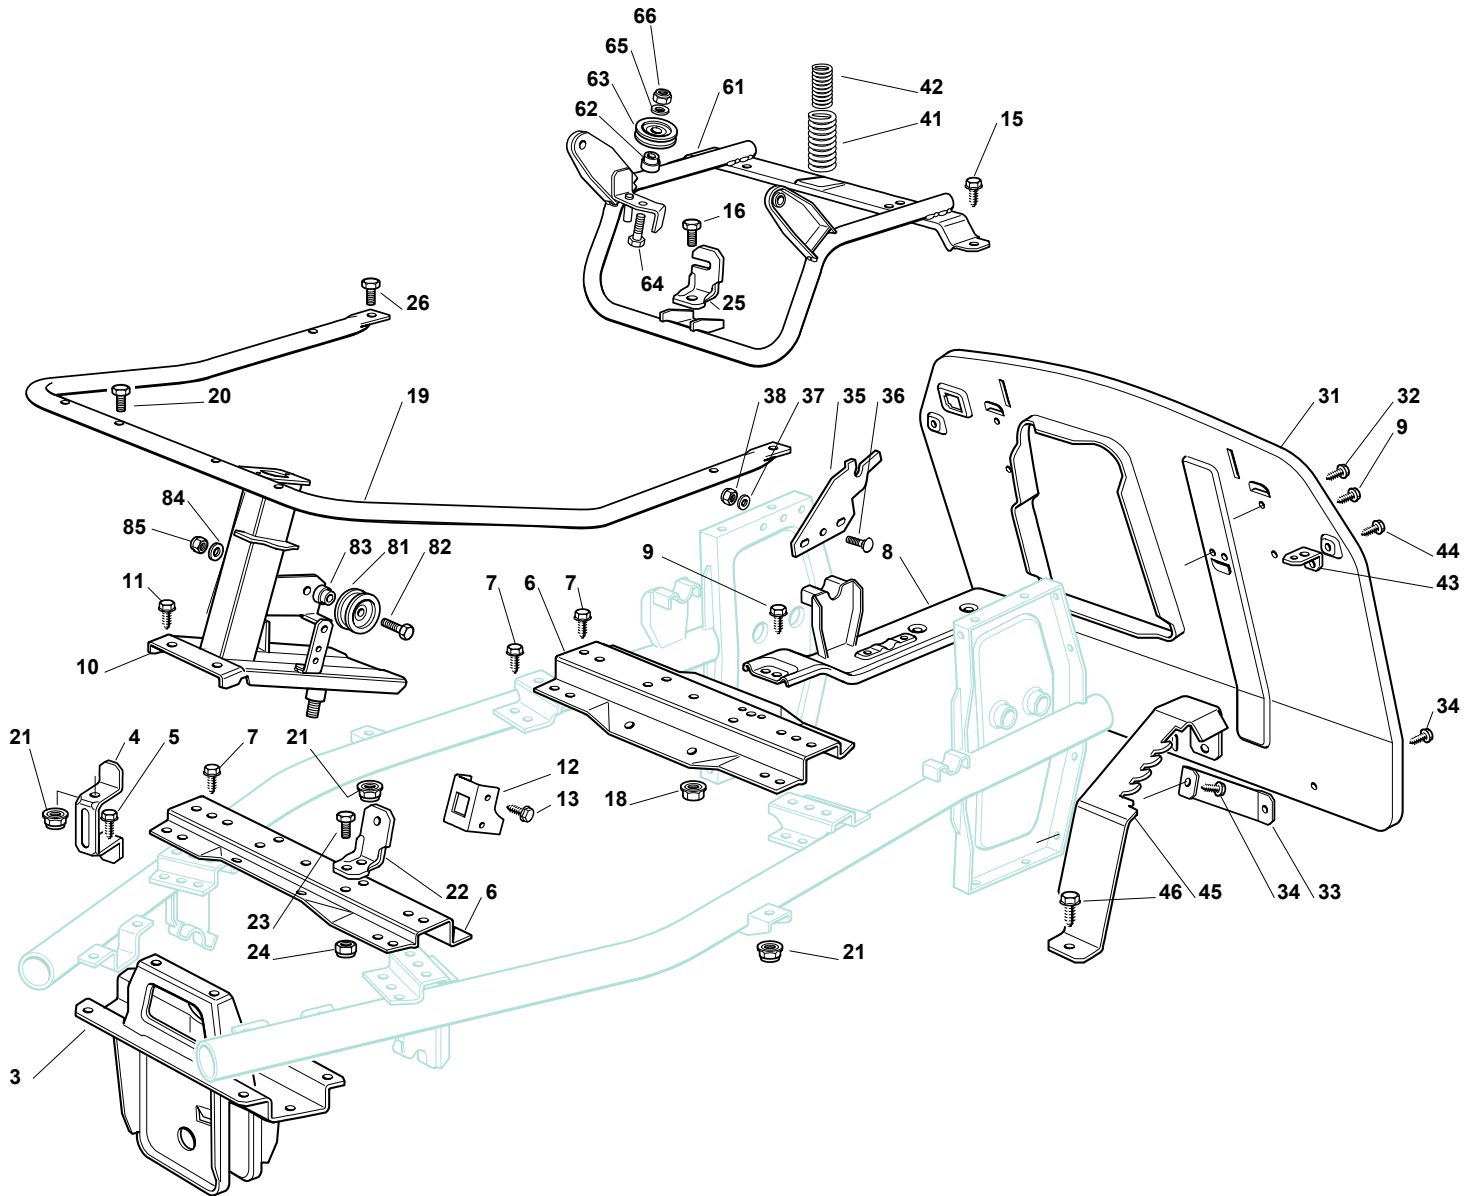

GARDEN COMPACT EV

GARDEN COMPACT EV

Pos. Fig.	Antal Quantity	Art No Part No	Benämning	Description	Anmärkning Notes
3	1	84783015/1	Stöd	Support	
4	2	27772121/0	Fäste	Clamp	
5	6	12735121/0	Skruv	Screw	
6	2	27650115/1	Trådbygel	Stiffening	
7	10	12735121/0	Skruv	Screw	
8	1	84650105/0	Reduktion	Stiffening	
9	4	12735121/0	Skruv	Screw	
10	1	384783055/0	Support	Support	
11	6	12735121/0	Skruv	Screw	
12	1	27772095/0	Klämma	Support	
13	2	12735105/0	Skruv	Screw	
15	2	12735121/0	Skruv	Screw	
16	1	12793701/0	Skruv	Screw	
18	1	12293201/0	Mutter	Nut	
19	1	27869057/0	Support	Support	
20	2	12792099/0	Skruv	Screw	
21	4	12154510/0	Mutter	Nut	
22	1	27773077/0	Fästvinkel	Angle Bracket	
23	1	12791011/0	Skruv	Screw	
24	1	12154510/0	Mutter	Nut	
25	1	27753081/0	Fästvinkel	Angle Bracket	
26	2	12791500/0	Skruv	Screw	
31	1	84545061/0	Platta	Rear Plate	
32	4	12735121/0	Skruv	Screw	
33	2	27650111/0	Reduktion	Stiffening	
34	4	12735121/0	Skruv	Screw	
35	2	27772131/0	Fäste	Clamp	
36	2	12818690/0	Skruv	Screw	
37	2	12521350/0	Bricka	Washer	
38	2	12155000/0	Mutter	Nut	
41	1	27430567/0	Fjäder	Spring	
42	1	27430569/1	Fjäder	Spring	
43	2	27753073/0	Fästvinkel	Angle Bracket	
44	2	12729600/0	Skruv	Screw	
45	1	27734059/0	Sector	Rack	
46	2	12735121/0	Skruv	Screw	
61	1	384801141/0	Seat Support	Support	
62	1	22170910/0	Stift	Pin	
63	1	81003375/1	Stödhjul	Wheel	
64	1	12691200/0	Skruv	Right Screw	
65	1	12523060/0	Bricka	Washer	
66	1	12155000/0	Mutter	Nut	
81	1	81003375/1	Stödhjul	Wheel	
82	1	12691200/0	Skruv	Right Screw	
83	1	22170910/0	Stift	Pin	
84	1	12523060/0	Bricka	Washer	
85	1	12155000/0	Mutter	Nut