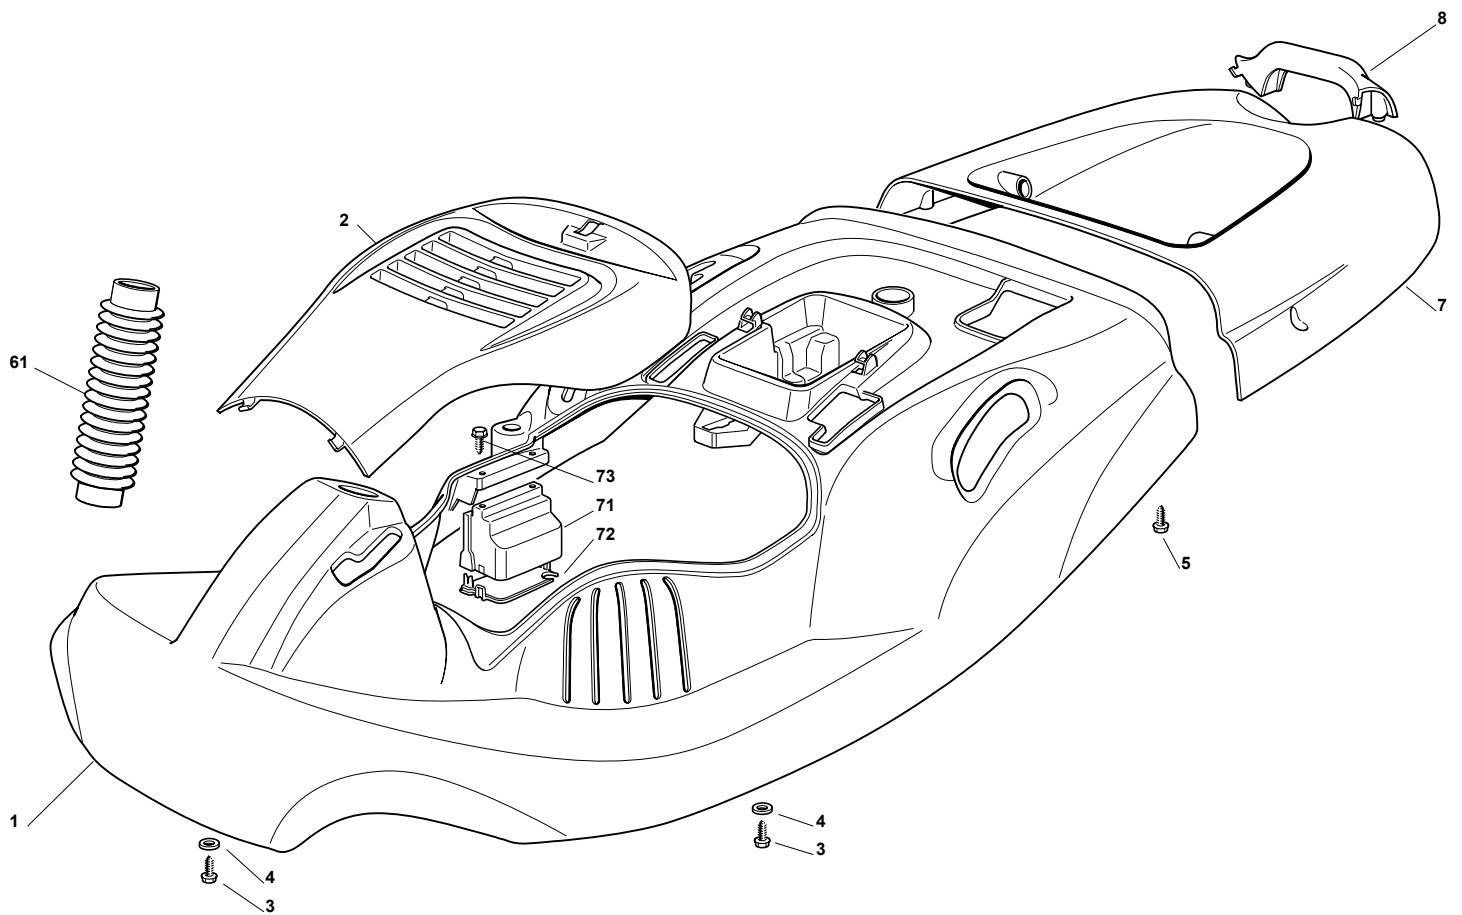

GARDEN COMPACT EV

GARDEN COMPACT EV

Pos. Fig.	Antal Quantity	Art No Part No	Benämning	Description	Anmärkning Notes
1	1	27110371/0	Kåpa	Wheels Cover Yellow	
2	1	27110409/0	Kåpa	Engine Cover Grey	
3	4	12735410/0	Skruv	Screw	
4	4	12523040/0	Bricka	Washer	
5	2	12735402/0	Skruv	Screw	
7	1	27110373/0	Kåpa	Grass-Catcher Cover, Yellow	
8	1	27394000/0	Handtag	Handle	
61	1	27600114/1	Skydd	Guard	
71	1	27600119/0	Skydd-Röd	Guard	
72	1	27600118/0	Skydd-Röd	Guard	
73	2	12727810/0	Skruv	Screw